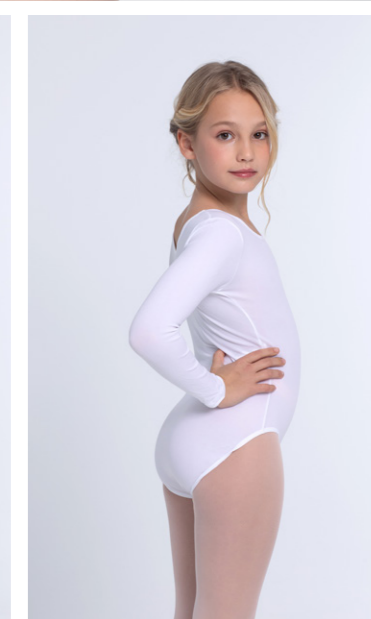

* colors in stock

Maillot de manga larga con escote redondo delante y espalda.
Long sleeved leotard mid scoop back.

3010 BODYLOVER ML

SIZES: 4-6-8-10-12-XS-S-M-L-XL-XXL

LOVER

100% Polyamide

* colors in stock