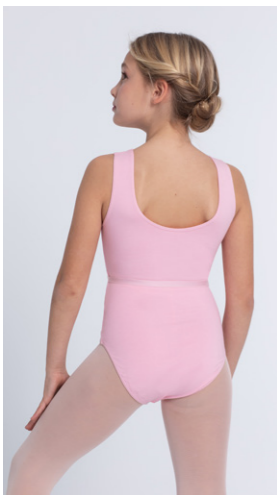

SIZES: 4-6-8-10-12-XS-S-M-L

31374 BODYBIREFAL

Meryl 92% Polyamide Meryl / 8% Elastane

34* 80

* colors in stock

* colors in stock

3986 BODYROY CAM

Maillot de tirante camiseta con escote redondo delante y espalda. Incluye cinturón elástico.

Classic tank leotard mid scoop back elastic belt included.

SIZES: 4-6-8-10-12-XS-S-M-L-XL-XXL

ALGODÓN 90% Organic Cotton / 10% Elastane

- | | | | |
|-----|------|-----|-----|
| 01* | 07* | 14* | 19* |
| 37* | 126* | 207 | |