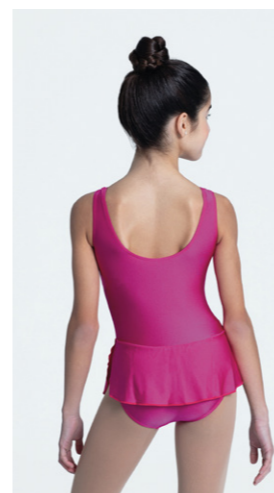

Maillot de tirante camiseta con falda abierta en el lado izquierdo. / *Tank leotard with open skirt on the left side.*

3480 BODYAR CAM

SIZES: 4-6-8-10-12-XS-S-M-L-XL-XXL

LYCRA 80% Polyamide / 20% Elastane

01 07 08 09* 24