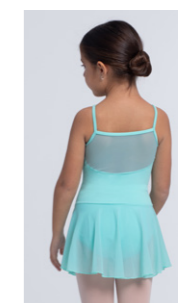

Maillot tirantes con falda y red transparente a tono en escote y espalda. Con forro delantero.
Camisole leotard with skirt. Mesh upper bodice, back and skirt. Full front lining.

SIZES: 4-6-8-10-12-XS-S-M-L

31374 BODYBIREFAL

Meryl 92% Polyamide Meryl / 8% Elastane

34* 80

* colors in stock

* colors in stock