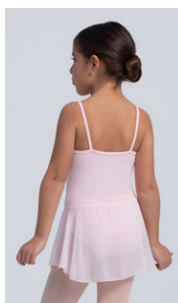

31340 BODYSUP 3/4 F

S I Z E S: 4-6-8-10-12-XS-S-M-L-XL-XXL

SUPPLEX 89% Supplex / 11% Elastane

37*

* colors in stock

* colors in stock

Maillot de tirante fino con falda de gasa.
Delantero con costadillos.
Princess seams camisole skirted leotard.