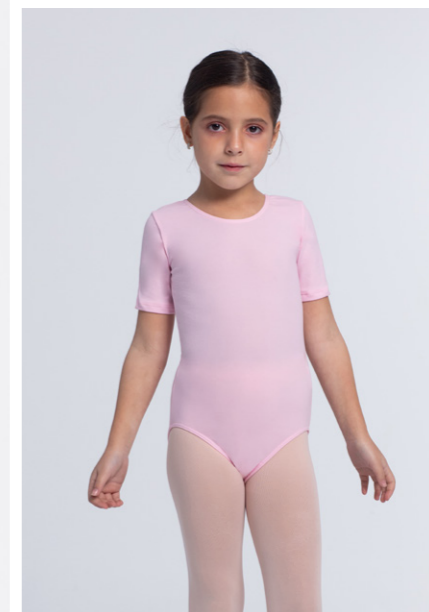

Maillot de manga corta con escote redondo delante y espalda más baja. Disponible en diferentes tejidos y colores.
Short sleeve leotard circular high back. Versatile class leotard available in different fabrics and in a wide range of colors.

3344 BODYAL MC

SIZES: 4-6-8-10-12-XS-S-M-L-XL-XXL

ALGODÓN

90% Organic Cotton / 10% Elastane

01* 37* 38

3673 BODYSUP MC

SIZES: 4-6-8-10-12-XS-S-M-L-XL-XXL

SUPPLEX

89% Supplex / 11% Elastane

01 37*

3050 BODYLY MC

SIZES: 4-6-8-10-12-XS-S-M-L-XL-XXL

LYCRA

80% Polyamide / 20% Elastane

01 07* 08 13 14
17 19 24 37*

Maillot de manga corta con escote redondo delante y espalda.
Short sleeve leotard circular back.

3005 BODYLOVER MC

SIZES: 4-6-8-10-12-XS-S-M-L-XL-XXL

LOVER

100% Polyamide

01 07* 09 37* 77

* colors in stock

* colors in stock